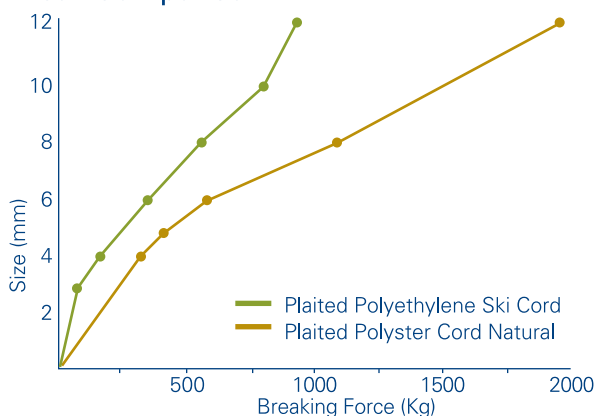

Break Comparison

Proudly distributed by: