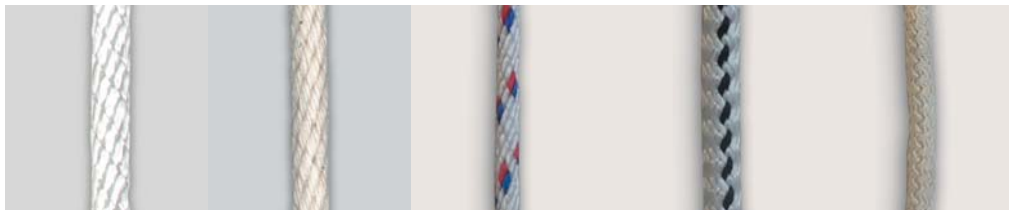

Sash Cords

Applications

- Window sash cord
- Outdoor motor starter cords
- General purpose

Features/Benefits

- Soft handling, smooth feel
- Not affected by water
- High abrasion resistance
- Withstands shock load
- UV stabilised to resist harmful climatic conditions
- Knots well, without kinks

Braided Polyester Sash Cord

Braided Cotton Sash Cord

Braided Polypropylene Sash Cord

Knitted Polypropylene Sash Cord

Knitted Cotton Sash Cord

Fibre Characteristics

Fibre Type	Description	Specific Gravity	Sensitive to	Resistant to	Heat Reaction	Strength & Elongation
Polyester	Continuous Filament	1.38	Alkalis, phenolic compounds, sulfuric acid	Most organic & mineral acids, organic solvents, bleaches & oxidizing agents	Softens 228°C, Melts 255°C	Equivalent wet/dry strength ratio. Elongation 35% at Break
Polypropylene	Continuous Filament	0.91	Sodium hypochlorite & some hot organic solvents. Very susceptible to sunlight but with suitable additives, loss of strength is retarded	Hot and cold acids like alkalis	Shrinks rapidly from flame. Curls & melts at about 165°C	High tenacity. Good recovery from stretch and elongation at break for film ropes is 25-30%
Cotton	Gossypium natural cellulose vegetable fibre	1.50	Mineral acids - sulfuric acid will decompose cotton. Alkalis will swell cotton	Organic solvents, alkalis and weak acids	Yellowes 120°C, decomposes 150°C. Supports combustion	Dry elongation: 20-25% extension, 75-100% recovery. Wet strength appears to increase slightly from dry strength