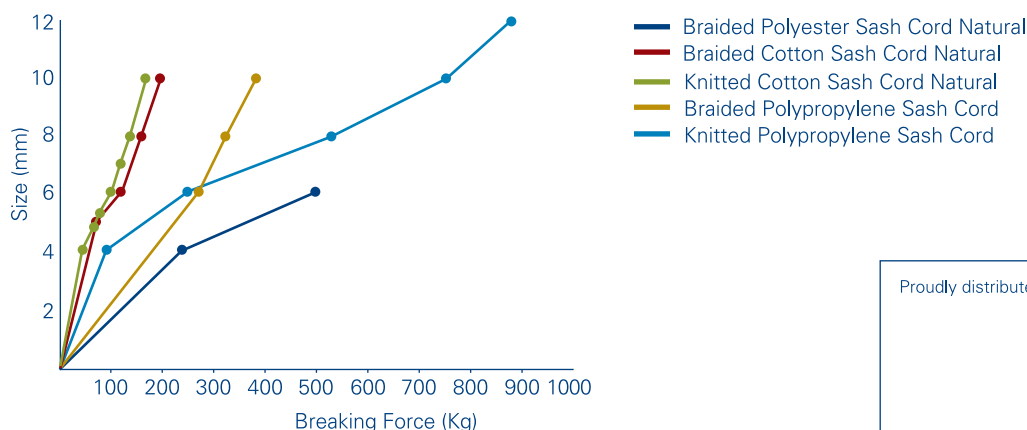

Break Comparison

Proudly distributed by: