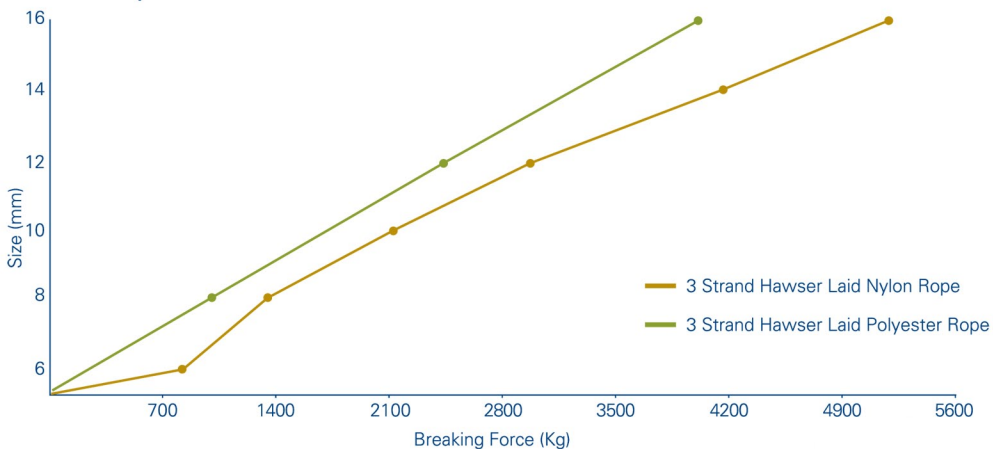

Break Comparison