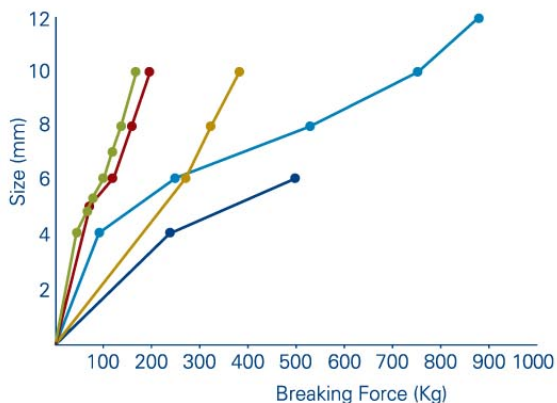

Break Comparison